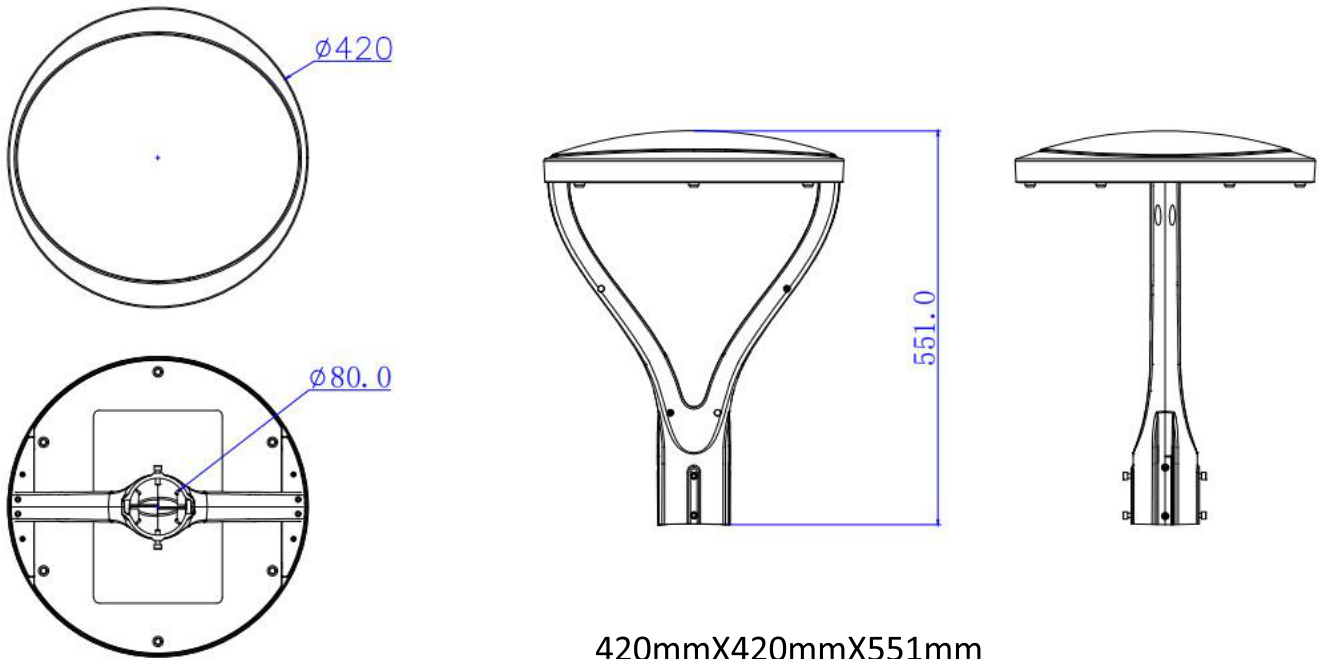

Ordering Information

YL01 LED Yard Light

Dimension (unit: mm)

420mmX420mmX551mm

Photometry

YL01 LED Yard Light

Product Data

Model	SPS30-YL01	SPS50-YL01	SPS60-YL01	SPS80-YL01	SPS100-YL01
Wattage	30W	50W	60W	80W	100W
Lumen Output	4500lm	7500lm	9000lm	12000lm	15000lm
Luminous Efficacy	150lm/W ((170lm/W optional))				
Lens	Type II/Type III/Type V/60°/90°				
CCT	3000K/4000K/5000K/5700K/6500K				
CRI	Ra≥70				
Input Voltage	110-277 VAC,50/60Hz				
Housing Color	Dark grey				
Housing Material	Die-cast aluminum				
Operating Temperature	-35°C to +55°C				
IP Level	IP65				
Lifespan	100,000 hours				
Warranty	5 years				