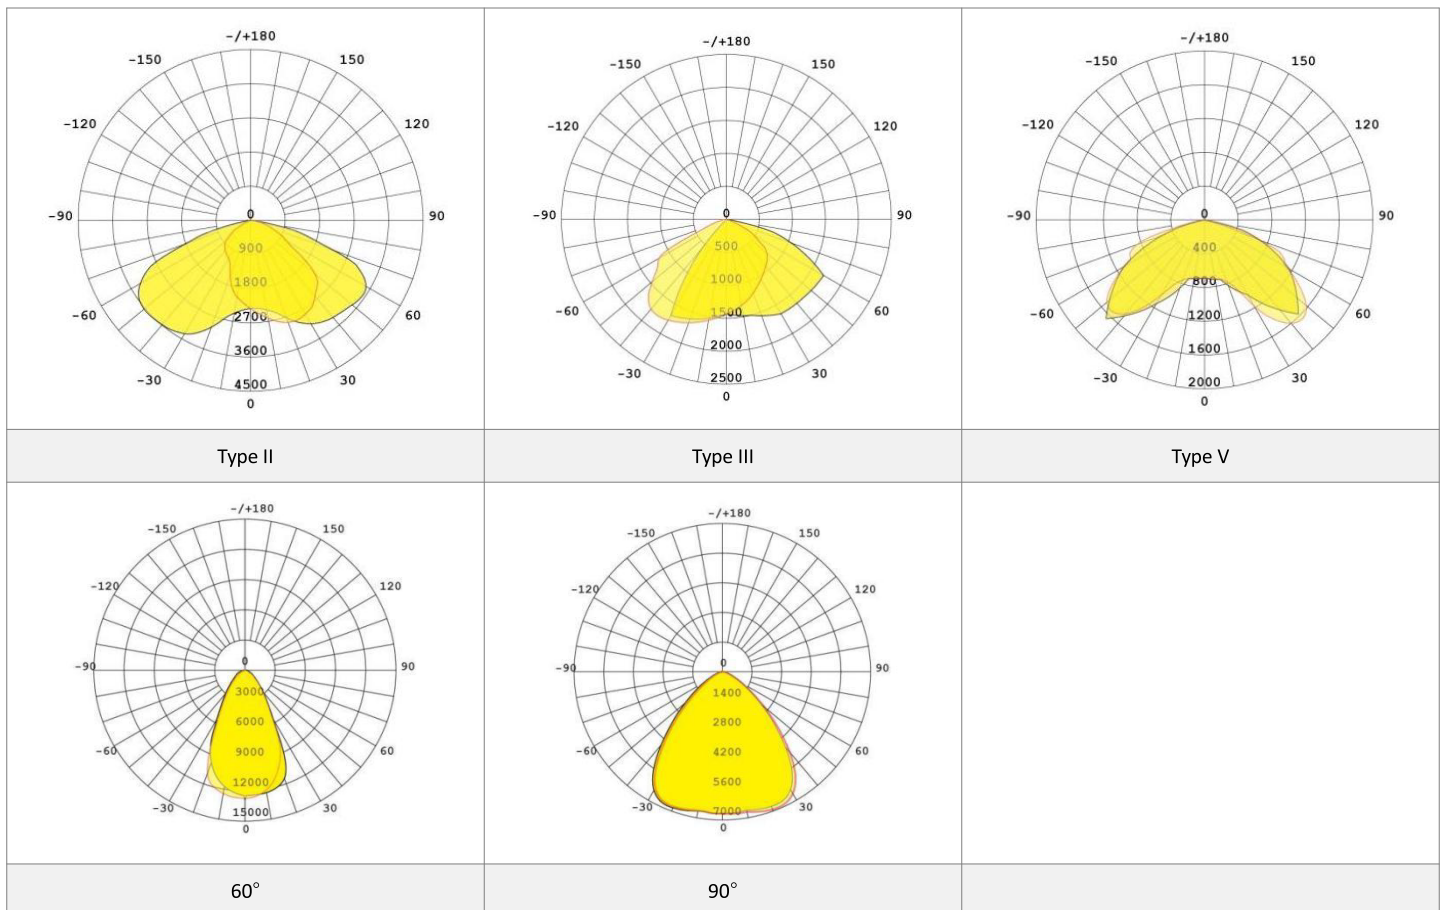

Ordering Information

YL01 LED Yard Light

Dimension (unit: mm)

420mmX420mmX551mm

Photometry

YL01 LED Yard Light

Product Data

Model	SPS30-YL01	SPS50-YL01	SPS60-YL01	SPS80-YL01	SPS100-YL01
Wattage	30W	50W	60W	80W	100W
Lumen Output	4500lm	7500lm	9000lm	12000lm	15000lm
Luminous Efficacy	150lm/W ((170lm/W optional))				
Lens	Type II/Type III/Type V/60°/90°				
CCT	3000K/4000K/5000K/5700K/6500K				
CRI	Ra≥70				
Input Voltage	110-277 VAC,50/60Hz				
Housing Color	Dark grey				
Housing Material	Die-cast aluminum				
Operating Temperature	-35°C to +55°C				
IP Level	IP65				
Lifespan	100,000 hours				
Warranty	5 years				