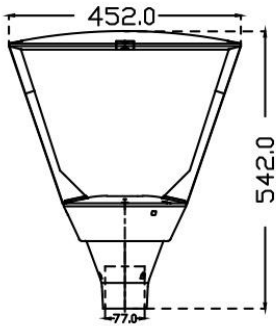

## Dimension (unit: mm)

452mmX452mmX542mm  
Max weight: 8kg

452mmX452mmX542mm  
Max weight: 8kg