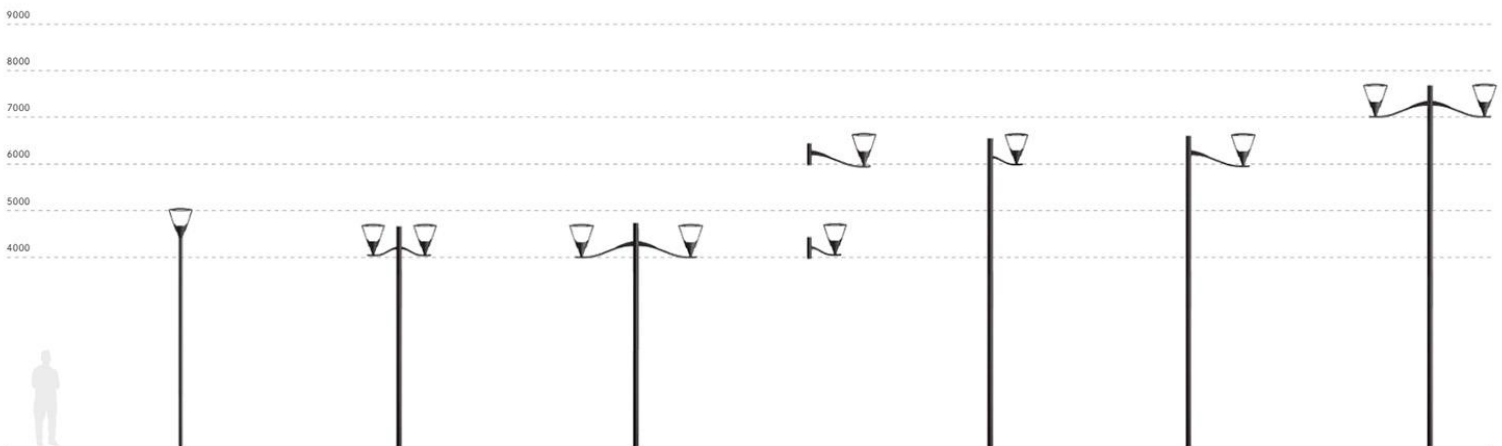

## Dimension (unit: mm)

452mmX452mmX542mm  
Max weight: 8kg

452mmX452mmX542mm  
Max weight: 8kg

## Multiple installation methods