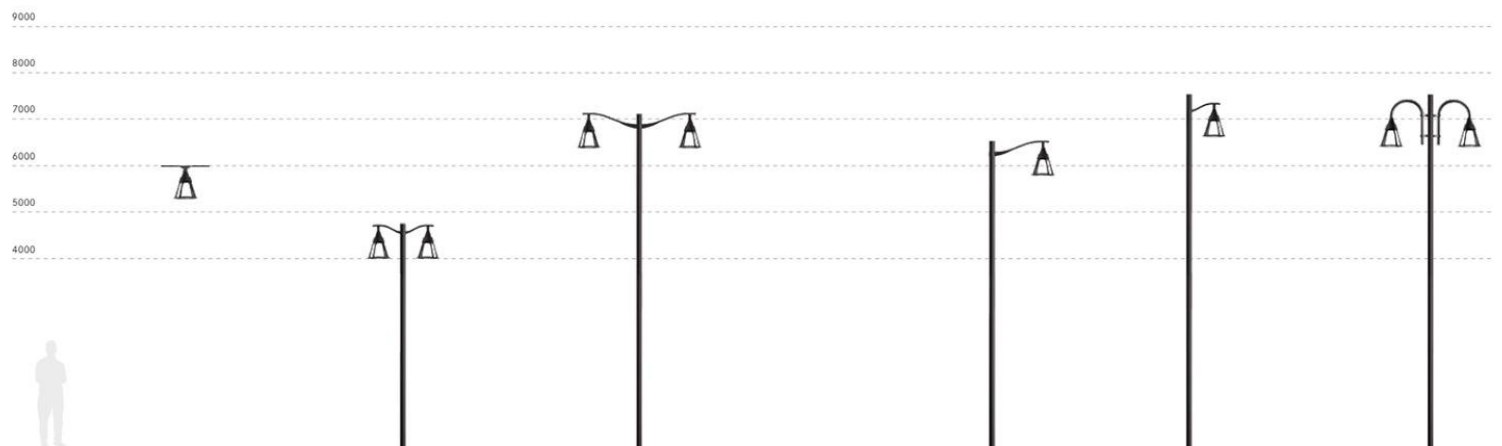

## Dimension (unit: mm)

452mmX452mmX542mm  
Max weight: 8kg

452mmX452mmX542mm  
Max weight: 8kg

## Multiple installation methods