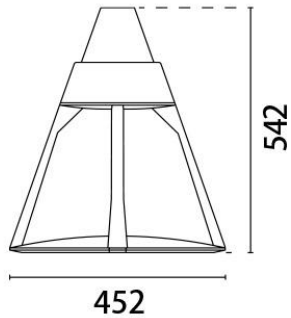

## Dimension (unit: mm)

452mmX452mmX542mm  
Max weight: 8kg

452mmX452mmX542mm  
Max weight: 8kg