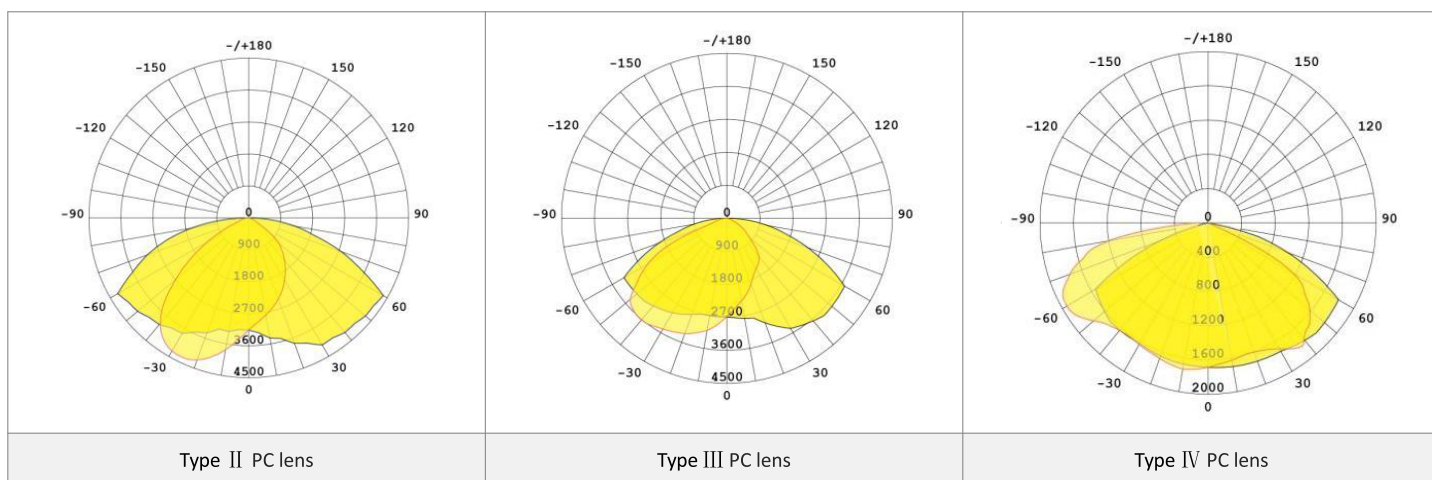

YL04 LED Yard Light

Photometry

Product Data

Model	SPS30-YL04	SPS50-YL04	SPS80-YL04	SPS100-YL04	SPS120-YL04	SPS150-YL04
Wattage	30W	50W	80W	100W	120W	150W
Lumen Output	4500lm	7500lm	12000lm	15000lm	18000lm	22500lm
Luminous Efficacy	150lm/W					
CCT	3000K/4000K/5000K/5700K/6500K					
CRI	Ra≥70 (≥ 80 optional)					
Input Voltage	110-277 VAC,50/60Hz					
Housing Color	Black					
Housing Material	Die-cast aluminum, Glass Lens					
Operating Temperature	-35°C to +55°C					
IP Level	IP66					
Lifespan	100,000 hours					
Warranty	5 years